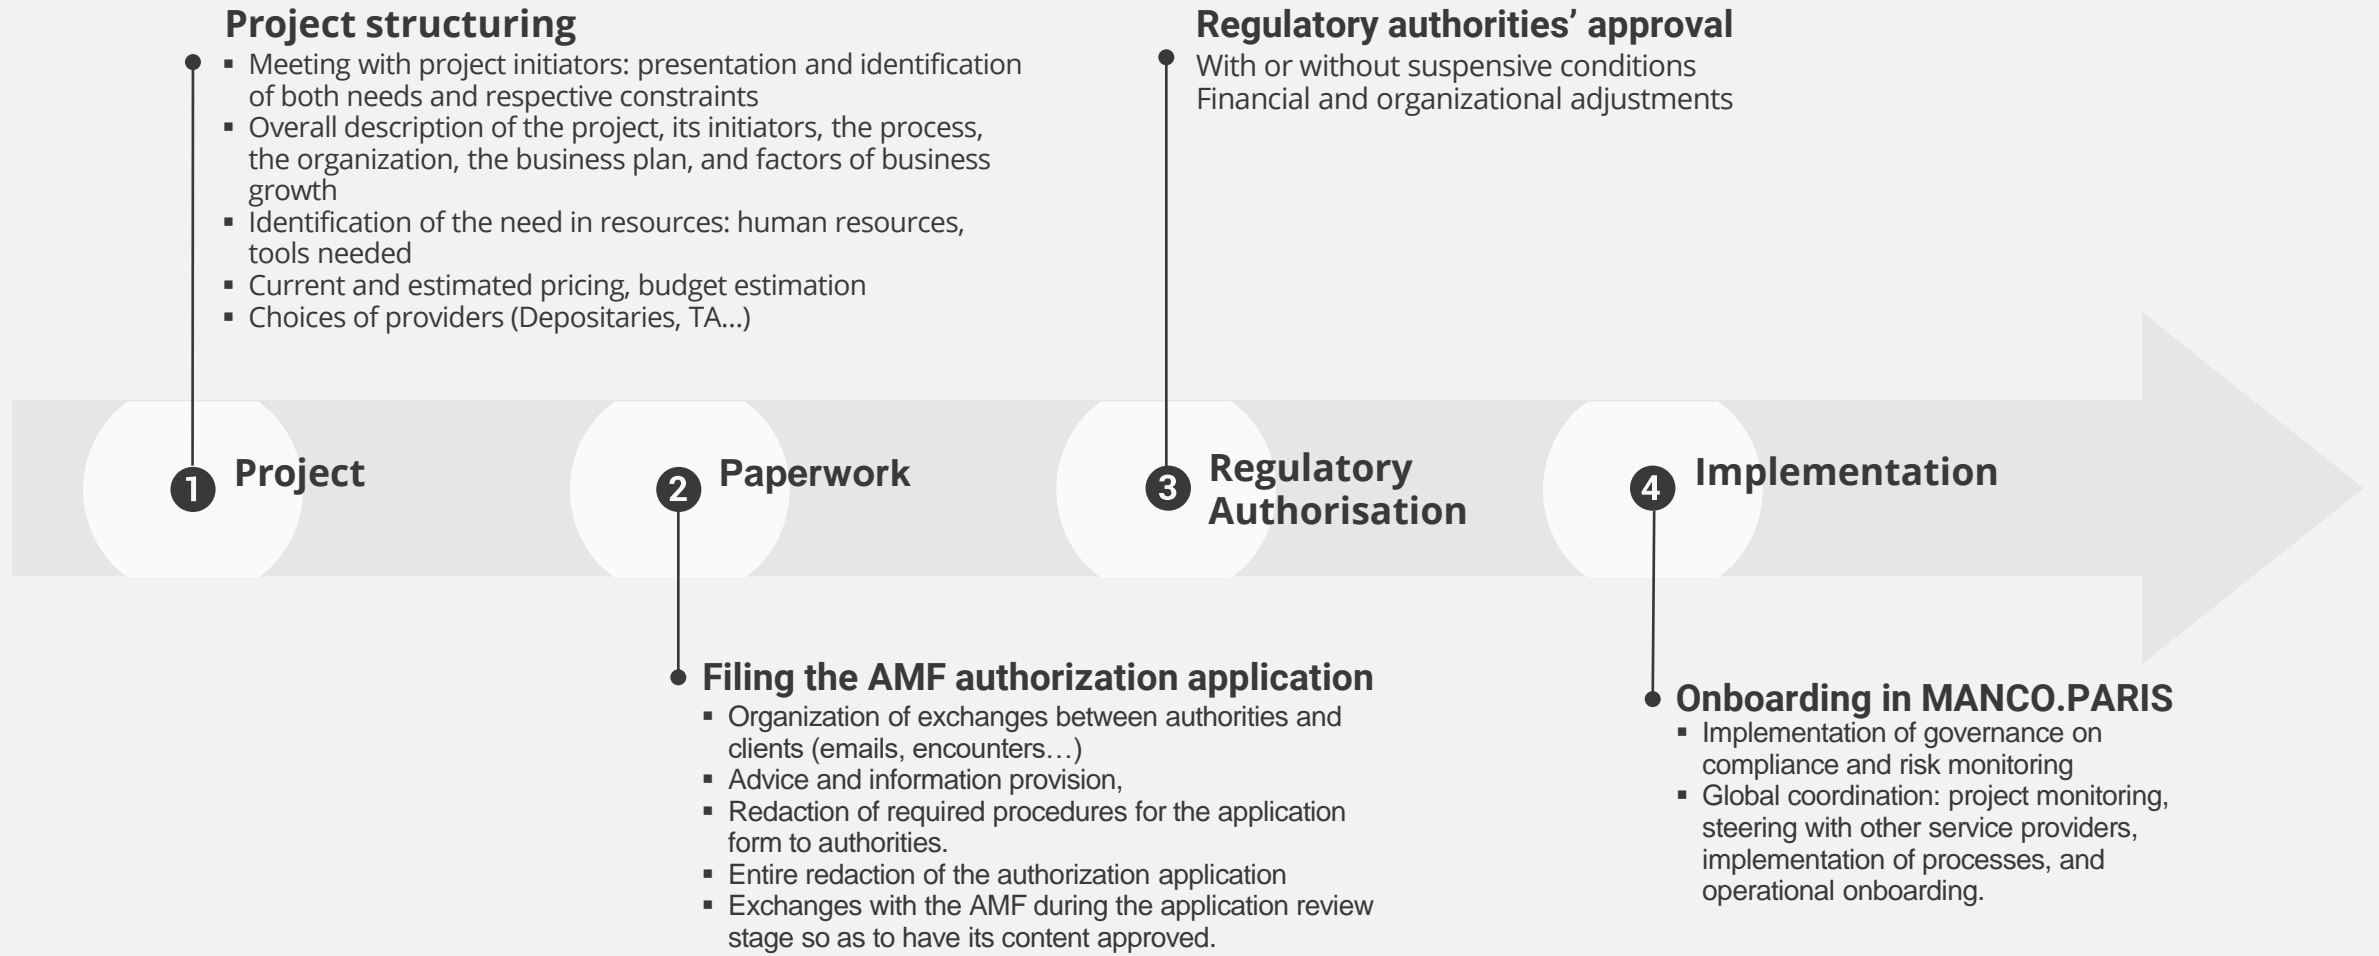

Comprehensive support in the creation of a structure :

We put our expertise at the service of our client's projects, one project manager monitoring each project

Our pricing includes organizational, legal, and onboarding aspects

We regularly organize reviews and steering committee meetings to monitor the project progress

Our offer is a packaged solution aiming to ease your business development

Comprehensive support in the creation of an asset management structure